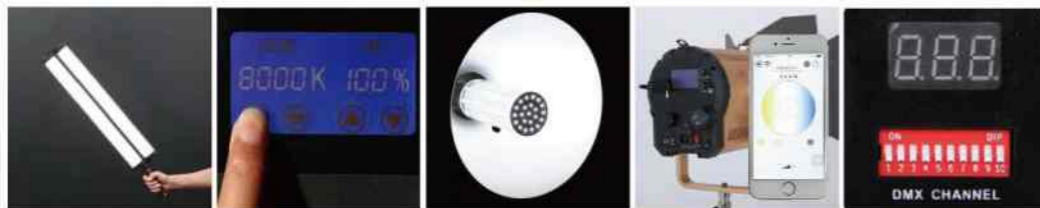

互控是一个透过无线2.4G的联控系统, 当使用配备互控功能的灯具时, 在同一频道下的灯具可以互相联控, 令设定灯具变得更方便快捷。

TOUCH READY
触屏

The new LCD display screen is equipped with touch screen control function. The touch screen control enable a delicate and accurate control experience.

锐鹰把传统的液晶显示屏都加入了触控功能。触屏能让你更准确的作出不同设定。

COLORITE
高显色

Falcon Eyes LED product which is equipped with High CRI LED bulb. A high colour reproduction is necessary for quality production. Falcon Eyes Colorite LED product is proofed achieving CRI 95. Which is suitable for professional production work.

高显色功能是用来区分配备了高显色LED灯泡的灯具。现时影视制作要求一个较高的色彩还原度, 锐鹰的高显色功能经过测试能达到95+显色度, 适合专案的影视制作使用。

WIFI-READY
WIFI操控

Falcon Eyes has applied the new Wifi control system on some LED product, which allow user to control multiple units with their smart phone or tablet device. Wifi-Ready product can generate signal to be picked up by smart device through domestic Wifi. With Falcon Eyes control application user can control colour, intensity, and grouping of multiple fixtures.

部份锐鹰的LED产品用配备了WIFI操控, 令用户可以透过智能电话控制多台灯具。配备了WIFI操控的灯具可以透过WIFI发射信号, 用智能电话连接WIFI后便可以收集信号, 直接使用程式操控多台灯具的色温及输出。

DMX-READY
DMX操控

Falcon Eyes has applied DMX control system on some LED product which is suitable for studio work. The DMX only takes 1 - 2 channels, DAYLIGHT 1 channel, Bi-Colour 2 channels.

部份锐鹰的LED产品用配备了DMX操控, 适合在影室影棚内使用。锐鹰的DMX系统一般只占1-2条DMX频道, 单色一条, 双色两条。

BORN IN THIN
超薄机身

Mirr-able LED product are designed with a slim housing, allow a higher space saving as well as increase mobility with regular kit bag package. The Mirr-able LED light generate soften light source which is perfect for close up portrait video or photography production.

超薄机身LED产品是设计成方便收纳, 可以放进包包内携带的灯具。超薄机身LED配备了柔光效果, 非常适合作人像拍摄等制作使用。

PROTECT-TO-GO
防水

Product with Protect-to-go feature are able to use under water spray for short period of time and shall have no harmful effect.

有防水标签的产品可以在潮湿及有水滴的环境下使用, 短时间的使用不会为产品带来任何不良效果。

ROLL-FLEX
可屈曲

Product with Roll-Flex features are able to roll and bend on using, it is ideal for creating different light form. Please aware that Roll-Flex features are not suitable for folding hard.

有可屈曲标签的产品可以卷曲使用, 适合做成不同的光效。请注意可屈曲的产品不能对折, 会影响灯珠。

QUIET-MODE
静音模式

Product with Quiet-Mode features are able to switch off the cooling fan and create a noise free environment. Heat protection system is installed and will work if the working temperature is too high to maintain absolute safety. Temperature will be display at the back of fixture.

有静音模式标签的产品能够把散热风扇关掉从而做出一个无噪音的拍摄环境。机背会显示出运作温度, 过热保护会在机件高于75度时作出保护, 保障使用者安全。

BEE DOT
蜂眼技术

BeeDot feature are equipped to all CLL series LED Fresnel light. The diffuser of the LED Fresnel light is using the Germany BeeDot technique. BeeDot feature enable better condensing and spreading light form and allow the CLL LED Fresnel light achieving 20-60° zoom angle.

蜂眼技术一般都配备在CLL及DLL菲斯聚光灯系列。聚光镜片是使用了德国蜂眼技术制作, 能加强灯光聚焦及泛光效果, 令调焦角度可达20-60度。