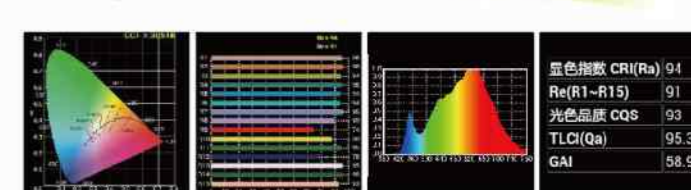

The new ROLL-FLEX LED light is developed with the latest LED technology to perform roll-able and flexible movement with a 10mm thickness of slim panel. The ROLL-FLEX comes in different models with different sizes, power output, and color setting to aim for all types of production works (RX-8T / 18W / daylight / 210x210mm; RX-12T / 34W / daylight / 460x320mm; RX-12TD / 50W / bi-color / 460x320mm; RX-18T / 62W / daylight / 610x460mm; RX-18TD / 100W / bi-color / 610x460mm).

All RX-TDX version is implanted with DMX feature, and remote control feature (with RC-3T): RX-29TDX / 100W / bi-color / 1210x240mm / DMX / Remote Control (RC-3T); RX-24TDX / 150W / bi-color / 625x625mm / DMX / Remote Control (RC-3T).

It is handy light weight and easy to carry around which is great to use as a LED reflector fill light. With the help of the bracket stand, you can mount the Roll-Flex on a light stand in order to use as a LED panel. The additional velcro accessories are included for multi-mounting purposes.

The external control box is connected to the flex light, with LCD touch screen control, desirable color and power setting can be adjusted easily. Share Your Move (mutual control) is also applied to the control box allowing an easy operation with multiple units. Lastly, all ROLL-FLEX models are compatible with both AC and DC power to suit for either on location work or studio production.

锐鹰新研发的ROLL-FLEX卷布LED灯采用了最新的薄片LED科技, 令只有10毫米厚的灯芯可以灵活地卷曲来调整灯的照射角度。

为了方便在拍摄及视频制作上做不同的效果, ROLL-FLEX提供了多款不同功率, 色温及尺寸型号给行家选择最适合自己的卷布灯 (RX-8T / 18W / 单色 / 210x210mm; RX-12T / 34W / 单色 / 460x320mm; RX-12TD / 50W / 双色 / 460x320mm; RX-18T / 62W / 单色 / 610x460mm; RX-18TD / 100W / 双色 / 610x460mm)。

所有RX-TDX版本植入了DMX系统, 和接收功能配合RC-3T遥控器使用: RX-29TDX / 100W / 双色 / 1210x240mm / DMX / 遥控功能 (RC-3T); RX-24TDX / 150W / 双色 / 625x625mm / DMX / 遥控功能 (RC-3T)

这款卷布LED灯轻巧方便携带, 配合旗板框架更可以当作反光板作补光灯使用。ROLL-FLEX配备了支架, 配置于灯架上使用即变成了一个轻巧的LED灯盘。随产品附送魔术贴配件方便于不同环境安装使用

卷布灯外置了触控控制盒, 令你可以更准确地调节色温及亮度输出, 制造出最理想的光源效果。控制盒加入了互控功能, 于使用多灯操作时更得心应手。配备了交流和直流能源驱动, 令对行户外及影室制作更加方便。

ROLL-FLEX LED PANEL
布灯系列

F A L C O N E Y E S