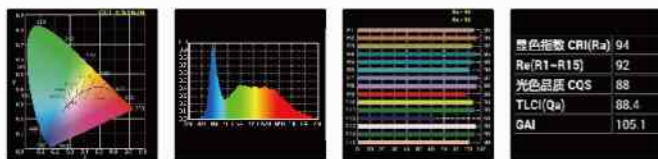

## DV-300F2

DV-300F2  
 Distance距离 0.5m 1m  
 LUX照度 7460 2180

AA battery capable

COLORITE  
高显色

SHARE YOUR MOVE  
互控

TOUCH READY  
触屏