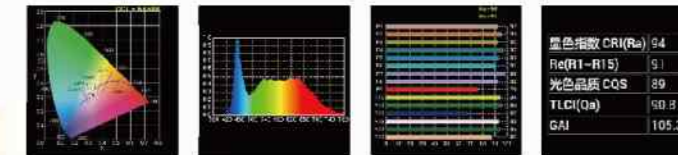

LED RING LIGHT SERIES

LED环形灯系列

LED ring light series are able to create fascinating eyes light for portrait photography or video production. In a few years of development on LED ring light, Falcon Eyes has developed multi-functional LED ring lights to suit for different needs of filming.

DVR-512DVC / 32W ; DVR-160TVC / 32W / SMD LED ; DVR-384DVC / 23W ; DVR-112TVC / 23W / SMD LED.

New added Wi-Fi feature to remote control through mobile APP (DVR-160TW / 32W / SMD LED / Wi-Fi Feature) .

The new LED ring light is designed to generate better eyes light with the circular shape to enable a better fill lighting on an object. It is equipped with soft light diffuser which can lower the glare and allows the model to perform the best.

DVR-series ring light is compatible with both AC and DC (Sony F mount) power which is convenient for outdoor photography and video production.

锐鹰LED环型灯系列可以创造出迷人的眼神光，非常适合人像拍摄或影片制作。锐鹰LED环型灯系列在这数年间一阵发展出更多元化的功能，切合不同的制作需求。

DVR-512DVC / 32W ; DVR-160TVC / 32W / SMD LED ; DVR-384DVC / 23W ; DVR-112TVC / 23W / SMD LED.

新增Wi-Fi 功能，可下载锐鹰手机程式遥控色温及亮度(DVR-160TW / 32W / SMD LED / Wi-Fi Feature)。

最新研发的LED环型灯针对创造出更优美的眼神光及更好的补光而设计，LED环型灯配备了柔光面板，可以减低刺眼程度从而令你的模特儿可以更完美的发挥。所有DVR系列环型灯更配备了交流和直流(Sony F mount)能源驱动，令对户外制作更加方便。

PATENT PRODUCT!

LED RING LIGHT SERIES/LED环形灯系列

DVR-512DVC