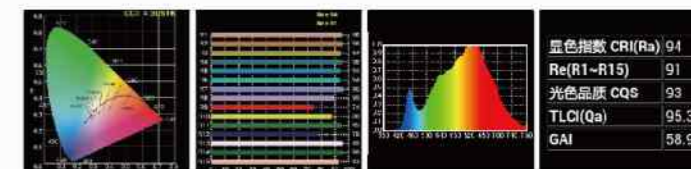

PATENT
PRODUCT!

ROLL-FLEX-SERIES 布灯系列

RX-12T & RX-12TD、RX-18T & RX-18TD

RX-12T	Distance距离	0.5m	1m	2m	
	LUX照度	3680	1230	351	
RX-12TD	Distance距离	0.5m	1m	2m	
	LUX照度	6400	1989	512