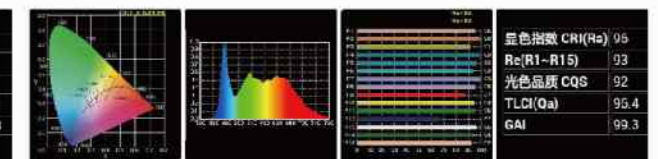

## CLASSIC LED PANEL / LED平板灯系列

LPW-600TD 小泡 LED 0.06W/pcs

LPW-1505TD 大泡 LED 0.5W/pcs

LPW-820TD 小泡 LED 0.06W/pcs

LPW-2005TD 大泡 LED 0.5W/pcs

3000K/5600K/8000K