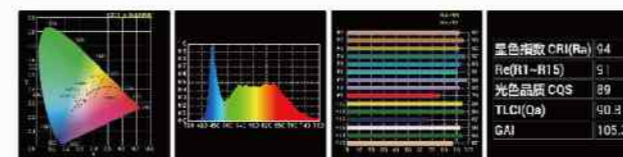

## LED RING LIGHT SERIES/LED环形灯系列

**DVR-512DVC**

DVR-512DVC  
Distance距离 0.5m 1m 2m  
LUX照度 1490 532 146

**DVR-160TVC**

**DVR-160TW**

DVR-160TVC/TW  
Distance距离 0.5m 1m 2m  
LUX照度 1320 429 121