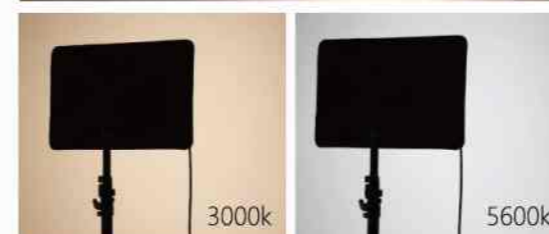

The new ROLL-FLEX LED light is developed with the latest LED technology to perform roll-able and flexible movement with a 10mm thickness of slim panel. The ROLL-FLEX comes in different models with different sizes, power output, and color setting to aim for all types of production works (RX-8T / 18W / daylight / 210x210mm; RX-12T / 34W / daylight / 460x320mm; RX-12TD / 50W / bi-color / 460x320mm; RX-18T / 62W / daylight / 610x460mm; RX-18TD / 100W / bi-color / 610x460mm).

All RX-TDX version is implanted with DMX feature, and remote control feature (with RC-3T): RX-29TDX / 100W / bi-color / 1210x240mm / DMX / Remote Control (RC-3T); RX-24TDX / 150W / bi-color / 625x625mm / DMX / Remote Control (RC-3T).

It is handy light weight and easy to carry around which is great to use as a LED reflector fill light. With the help of the bracket stand, you can mount the Roll-Flex on a light stand in order to use as a LED panel. The additional velcro accessories are included for multi-mounting purposes.

The external control box is connected to the flex light, with LCD touch screen control, desirable color and power setting can be adjusted easily. Share Your Move (mutual control) is also applied to the control box allowing an easy operation with multiple units. Lastly, all ROLL-FLEX models are compatible with both AC and DC power to suit for either on location work or studio production.

锐鹰新研发的ROLL-FLEX卷布LED灯采用了最新的薄片LED科技, 令只有10毫米厚的灯芯可以灵活地卷曲来调整灯的照射角度。

为了方便在拍摄及视频制作上做不同的效果, ROLL-FLEX提供了多款不同功率, 色温及尺寸型号给行家选择最适合自己的卷布灯 (RX-8T / 18W / 单色 / 210x210mm; RX-12T / 34W / 单色 / 460x320mm; RX-12TD / 50W / 双色 / 460x320mm; RX-18T / 62W / 单色 / 610x460mm; RX-18TD / 100W / 双色 / 610x460mm)。

所有RX-TDX版本植入了DMX系统, 和接收功能配合RC-3T遥控器使用: RX-29TDX / 100W / 双色 / 1210x240mm / DMX / 遥控功能 (RC-3T); RX-24TDX / 150W / 双色 / 625x625mm / DMX / 遥控功能 (RC-3T)

这款卷布LED灯轻巧方便携带, 配合旗板框架更可以当作反光板作补光灯使用。ROLL-FLEX配备了支架, 配置于灯架上使用即变成了一个轻巧的LED灯盘。随产品附送魔术贴配件方便于不同环境安装使用

卷布灯外置了触控控制盒, 令你可以更准确地调节色温及亮度输出, 制造出最理想的光源效果。控制盒加入了互控功能, 于使用多灯操作时更得心应手。配备了交流和直流能源驱动, 令对行户外及影室制作更加方便。

ROLL-FLEX LED PANEL
布灯系列

F A L C O N E Y E S