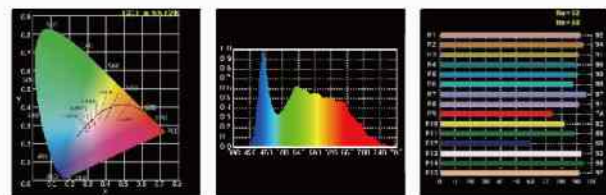

SABER3 + SA3-B

PRODUCT SPECIFICATION 产品参数

Model No. 型号	SABER 1(SA1)	SABER 2(SA2)	SA3+SA3-B	DVR-112V+SA3-B
LEDs LED灯泡数	360pcs x 0.06W	288pcs x 0.06W	88pcs x 0.2W	112pcs x 0.2W
Wattage 功率	22W	17W	15W	15W
Color Temperature 色温	3200K/5000K/5600K/8000K	3200K/5000K/5600K/8000K	3200K/5600K	5600K
Operating Voltage 工作电压	DC12V/2.6A	DC-9V 3A	DC7.4V,4600mAh	DC7.4V,4600mAh
Compatibility 兼容性	AC Adaptor 适配器	AC Adaptor 适配器 Sony F Mount Battery 锂电池	AC Adaptor 适配器	AC Adaptor 适配器
Dimming 调光	0-100% Step-less dimming 0-100%无级调光	0-100% Step-less dimming 0-100%无级调光	0-100% Step-less dimming 0-100%无级调光	0-100% Step-less dimming 0-100%无级调光
Beam Angle 照射角度	45°	45°	100°	100°
Control Function 调控方式	Switch+Turning Knob+Mutual Control 按键+旋钮+互控	Switch+Turning Knob+Mutual Control 按键+旋钮+互控	Turning Knob 旋钮	Turning Knob 旋钮
CRI 显色度	95	95	95	95
Lux (0.5M / 1M / 2M) 照度(0.5M / 1M / 2M)	0.5M:4180 1M:1300 2M: 342	0.5M:2120 1M:623 2M: 180	0.5M:1500 1M:409 2M: 113	0.5M:1330 1M:388 2M: 99.9
Footcandles 英尺烛光	0.5M:388 1M:131 2M: 32	0.5M:197 1M:58 2M: 17	0.5M:139 1M:38 2M: 11	0.5M:124 1M:36 2M: 9.2
Mounting Method 安装配套	Grid Handle 手柄	Grid Handle 手柄	Battery Handle 电池手柄	Battery Handle 电池手柄
Dimensions 机身尺寸	605×60×60mm	505×60×60mm	Φ62×570mm <配手柄 W/ Handle>	Φ160×26mm
Weight 重量	1KG	0.66KG	0.6KG (With Power Supply)	0.17kg(Without Power Supply) 0.52KG(With Power Supply)
In the box 配件	Carry Bag 布袋 AC adaptor 适配器 SP-AC12V/2.6A Grid Handle 手柄 Connector连接器	Carry Bag 布袋 Grid Handle 手柄 Connector连接器 AC Adaptor(9V 3A) 适配器	USB Cable USB线 Connector Ring 接环 TMB-20B Camera Bracket	Charger 充电器 Battery Handle 电池手柄 Kit Bag 套装袋 Hotshoe Holder 热靴座 MHS-01
Optional Accessories 选购配件	Cross Bracket 四灯拼接架: SPR-200B4 Barn door挡光板: SA1-BD U Bracket U架:SA1-U T Bracket T架:SA1-S4	Charger 充电器 & Battery 充电电池(SA2-K1) Barn door挡光板: SA2-BD Sony F-mount Li-ion Battery 锂电池: NP-F750F/NP-F960F Cross Bracket 四灯拼接架: SPR-200B4 U Bracket U架:SA2-U T Bracket T架:SA1-S4