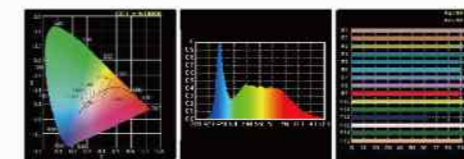

## CLASSIC LED PANEL / LED平板灯系列

LPW-600TD 小泡 LED 0.06W/pcs

LPW-1505TD 大泡 LED 0.5W/pcs

LPW-820TD 小泡 LED 0.06W/pcs

LPW-2005TD 大泡 LED 0.5W/pcs

3000K/5600K/8000K