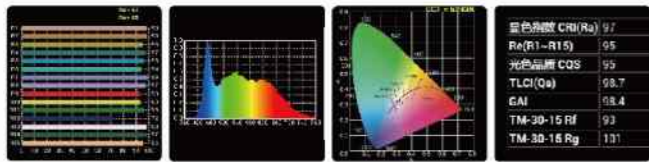

- COLORITE 高显色
- TOUCH READY 触屏
- QUIET-MODE 静音模式
- SHARE YOUR MOVE 互控