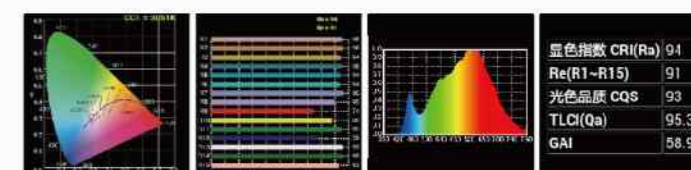

The new ROLL-FLEX LED light is developed with the latest LED technology to perform roll-able and flexible movement with a 10mm thickness of slim panel. The ROLL-FLEX comes in different models with different sizes, power output, and color setting to aim for all types of production works (RX-8T / 18W / daylight / 210x210mm; RX-12T / 34W / daylight / 460x320mm; RX-12TD / 50W / bi-color / 460x320mm; RX-18T / 62W / daylight / 610x460mm; RX-18TD / 100W / bi-color / 610x460mm).

All RX-TDX version is implanted with DMX feature, and remote control feature (with RC-3T): RX-29TDX / 100W / bi-color / 1210x240mm / DMX / Remote Control (RC-3T); RX-24TDX / 150W / bi-color / 625x625mm / DMX / Remote Control (RC-3T).

It is handy light weight and easy to carry around which is great to use as a LED reflector fill light. With the help of the bracket stand, you can mount the Roll-Flex on a light stand in order to use as a LED panel. The additional velcro accessories are included for multi-mounting purposes.

The external control box is connected to the flex light, with LCD touch screen control, desirable color and power setting can be adjusted easily. Share Your Move (mutual control) is also applied to the control box allowing an easy operation with multiple units. Lastly, all ROLL-FLEX models are compatible with both AC and DC power to suit for either on location work or studio production.

锐鹰新研发的ROLL-FLEX卷布LED灯采用了最新的薄片LED科技, 令只有10毫米厚的灯芯可以灵活地卷曲来调整灯的照射角度。

为了方便在拍摄及视频制作上做不同的效果, ROLL-FLEX提供了多款不同功率, 色温及尺寸型号给行家选择最适合自己的卷布灯 (RX-8T / 18W / 单色 / 210x210mm; RX-12T / 34W / 单色 / 460x320mm; RX-12TD / 50W / 双色 / 460x320mm; RX-18T / 62W / 单色 / 610x460mm; RX-18TD / 100W / 双色 / 610x460mm)。

所有RX-TDX版本植入了DMX系统, 和接收功能配合RC-3T遥控器使用: RX-29TDX / 100W / 双色 / 1210x240mm / DMX / 遥控功能 (RC-3T); RX-24TDX / 150W / 双色 / 625x625mm / DMX / 遥控功能 (RC-3T)

这款卷布LED灯轻巧方便携带, 配合旗板框架更可以当作反光板作补光灯使用。ROLL-FLEX配备了支架, 配置于灯架上使用即变成了一个轻巧的LED灯盘。随产品附送魔术贴配件方便于不同环境安装使用

卷布灯外置了触控控制盒, 令你可以更准确地调节色温及亮度输出, 制造出最理想的光源效果。控制盒加入了互控功能, 于使用多灯操作时更得心应手。配备了交流和直流能源驱动, 令对行户外及影室制作更加方便。

ROLL-FLEX LED PANEL
布灯系列

F A L C O N E Y E S