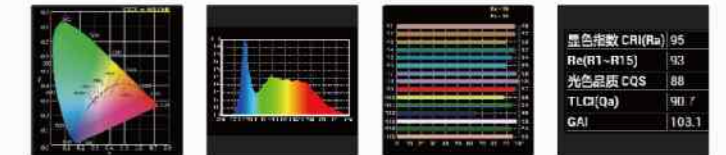

## DV-80SL & DV-80V

**COLORITE**  
高显色

**BORN IN THIN**  
超薄机身

DV-80SL  
Distance距离 0.5m 1m  
LUX照度 1030 242

DV-80V  
Distance距离 0.5m 1m  
LUX照度 1200 298

DVK-280V / DVK-280SL

DVK-380V / DVK-380SL