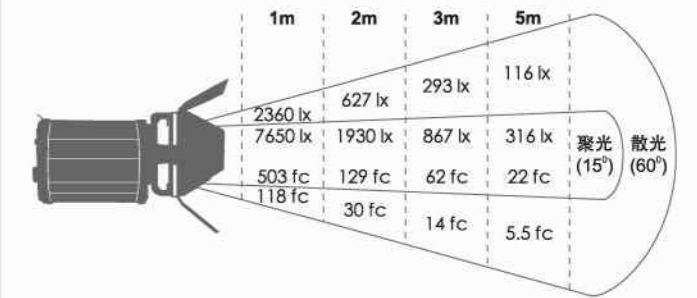

- COLORITE 高显色
- TOUCH READY 触屏
- QUIET-MODE 静音模式
- SHARE YOUR MOVE 互控

- COLORITE 高显色
- TOUCH READY 触屏
- QUIET-MODE 静音模式
- SHARE YOUR MOVE 互控

- COLORITE 高显色
- TOUCH READY 触屏
- SHARE YOUR MOVE 互控