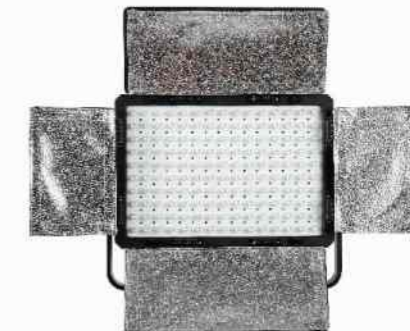

LPW-1505TD 大泡 LED 0.5W/pcs