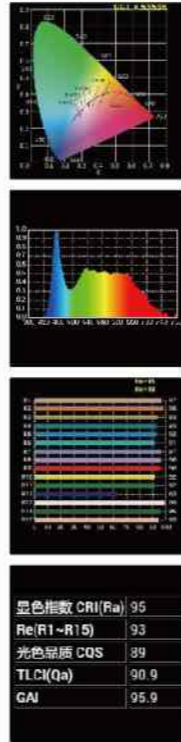

LED RING LIGHT SERIES/LED环形灯系列

PATENT
PRODUCT!

COLORITE
高显色

显色指数 CRI(Ra)	95
Re(R1~R15)	93
光色品质 CQS	89
TLCI(Qa)	90.9
GAI	95.9

DVR-112TVC & DVR-384DVC

DVR-384DVC

Distance距离 0.5m 1m 2m
LUX照度 1250 365 99